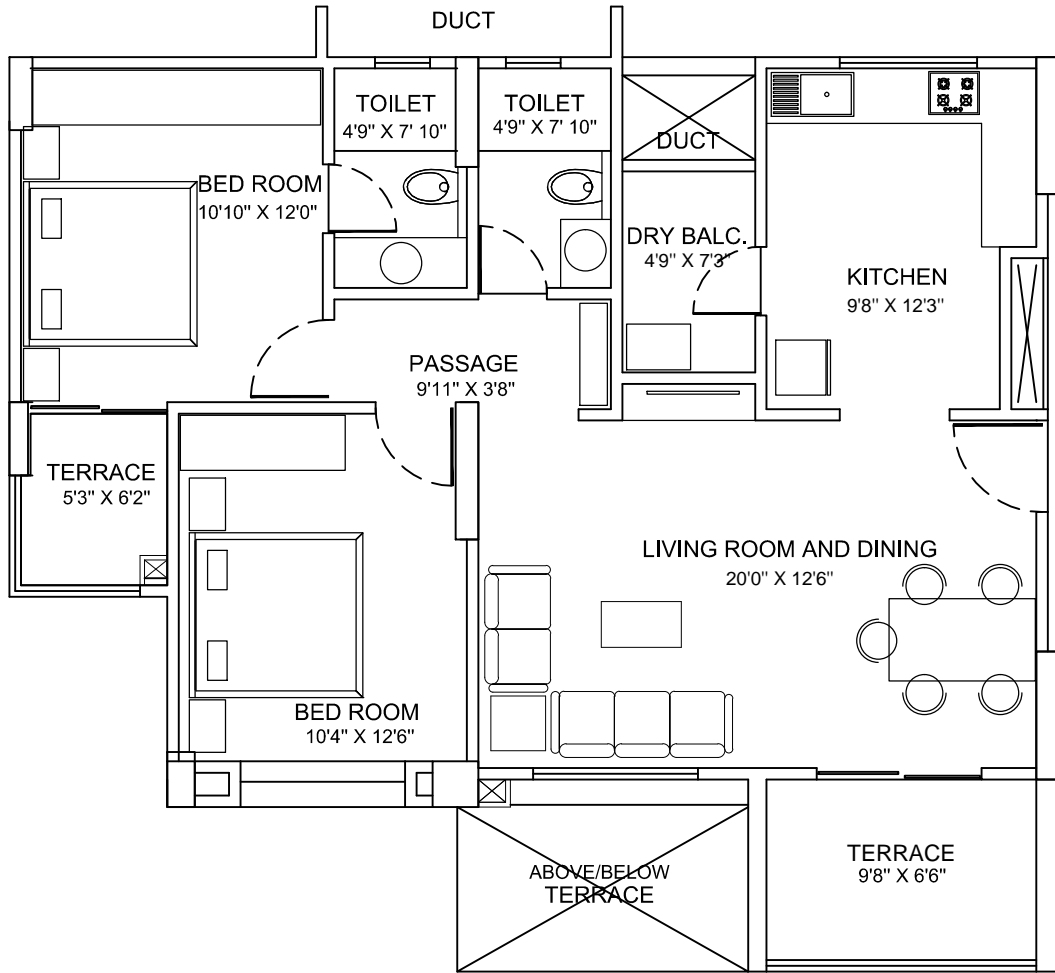

B.U. BHANDARI  
 'VAASTU VIVA'  
 CONTACT: 9850578899

TYPICAL SPECIOUS 2 BHK

CARPET AREA		SAL AREA
FLAT	TERRACE	Sq.ft
786	95	1189

TYPICAL COMPACT 2 BHK

CARPET AREA		SAL AREA
FLAT	TERRACE	Sq.ft
622	69	933