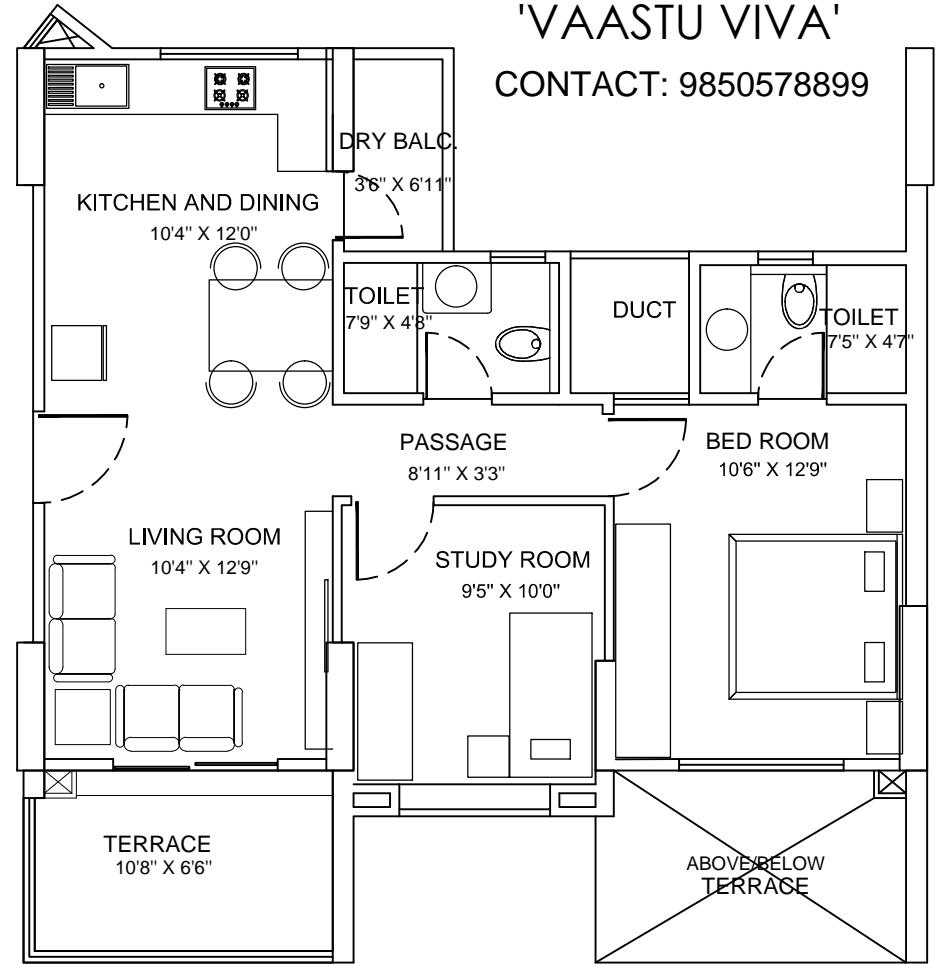

B.U. BHANDARI  
 'VAASTU VIVA'  
 CONTACT: 9850578899

TYPICAL SPECIOUS 2 BHK

CARPET AREA		SAL AREA
FLAT	TERRACE	Sq.ft
786	95	1189

TYPICAL COMPACT 2 BHK

CARPET AREA		SAL AREA
FLAT	TERRACE	Sq.ft
622	69	933